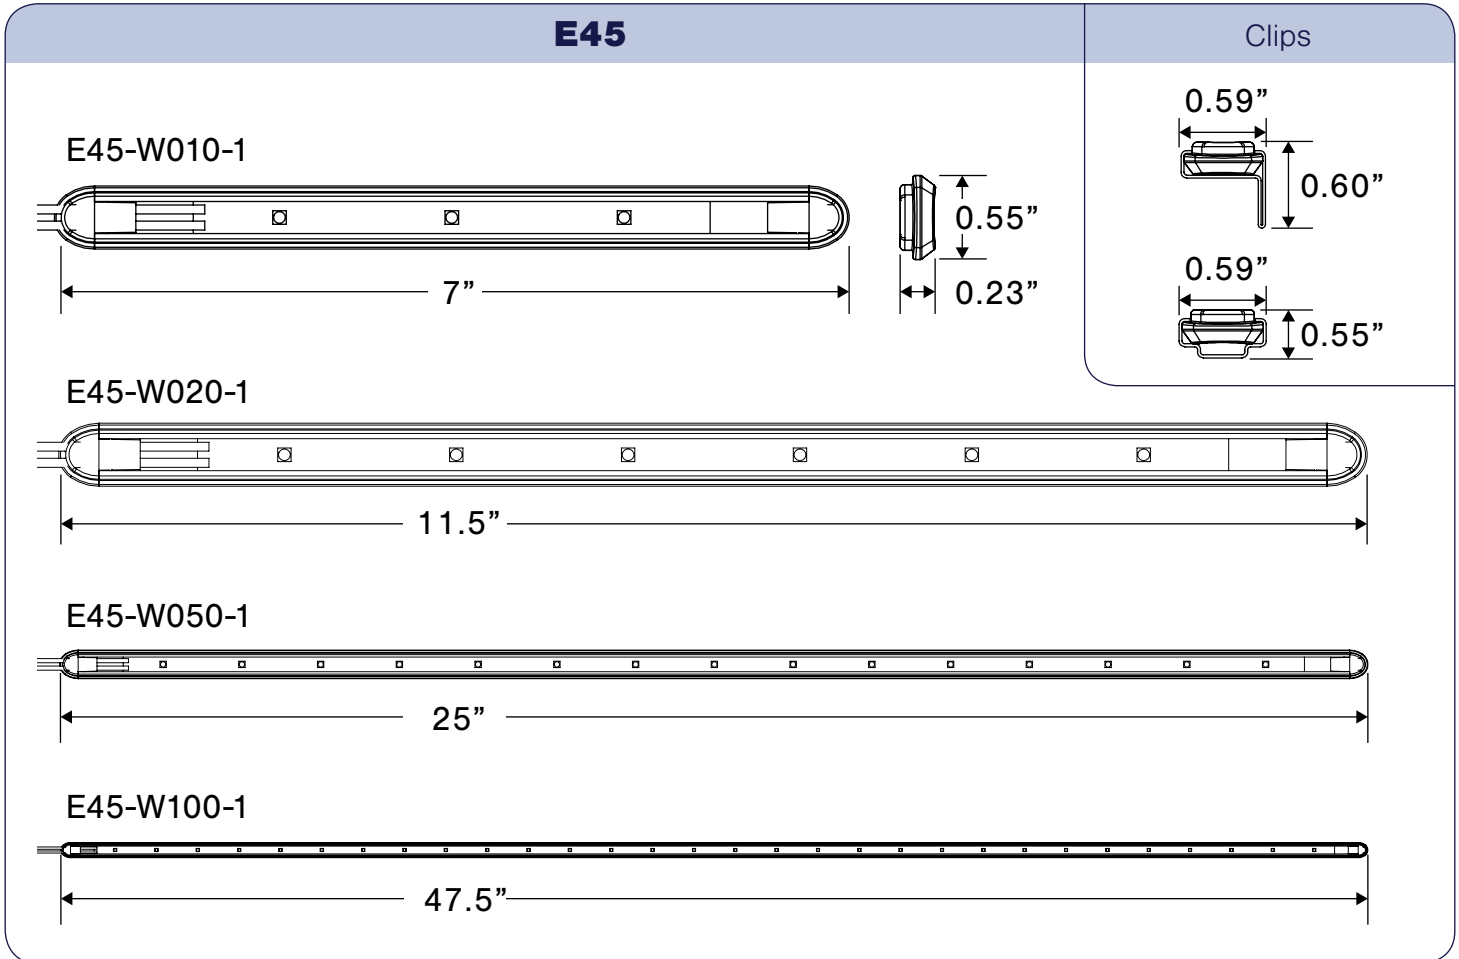

LED light strip encapsulated in an aluminium extrusion with TecSeal

TecNiq's New E45 Slim Light

LED strip lights are often installed on slightly curved, uneven or a wide variety of surface finishes such as wood, fiberglass and metal. For these applications, a secure, permanent mounting method is needed, especially when high heat and/or humidity is expected. TecNiq's new E45 Slim Light is the perfect solution. Available in standard or premium lumen output, they install quickly and easily with durable powder-coated clips. Ideal underneath a gunwale, shelf, step or other site with extremely limited space, they deliver the same performance, reliability and value as TecNiq's other lighting products, and come with a limited lifetime warranty.

Installation of E45 Slim Lights is a breeze and highly adaptable. Flat or perpendicular clips are fastened with a simple #6 pan head screw. Once wired, the fixtures are simply snapped into place, making it especially easy to install when complete access is limited. The lights are easily daisy-chained for lengths greater than 47.5" or when a unique configuration is needed.

- Premium models offer twice the brightness
- Easy installation, snaps into place with flat and 90° mounting clips
- Available in 7", 11.5", 25", 47.5" lengths
- Sealed with TPE end caps for superior protection
- 50,000-hour life performance rating