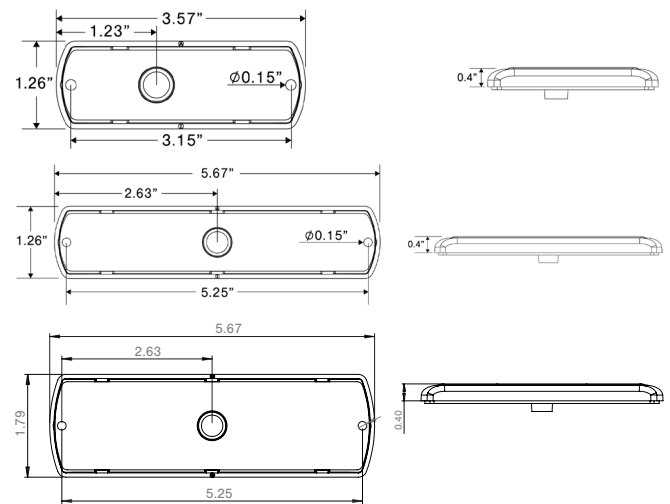

**K30**

**GRILLE LIGHT  
WITH FLASH SYNC**

**Technical features**

- ✦ Surface mount, sleek design with an IP68 Rating
- ✦ TecSeal urethane potting for guaranteed circuit board protection
- ✦ Reliable up to 100,000 hour life performance
- ✦ Available in Black automotive grade polycarbonate
- ✦ **NOW AVAILABLE IN DUAL COLORS**

**Specifications**

<b>Dimensions:</b>	(3) LED/ 3.57" x 1.26" x 0.4" (6) LED/ 5.67" x 1.26" x 0.4" (12) LED/5.67" x 1.79" x 0.4"
<b>LEDs:</b>	3, 6, and 12
<b>Voltage:</b>	9 - 14V DC
<b>Current:</b>	(3) 0.225A - 0.275A (6) 0.450A - 0.550A (12) 0.680A - 0.880A
<b>Connector:</b>	Pigtail
<b>Mounting:</b>	Surface mount
<b>LED colors:</b>	White, Amber, Blue, Red, Green, Amber/Green, Amber/White, Blue/White, Green/White, and Red/White