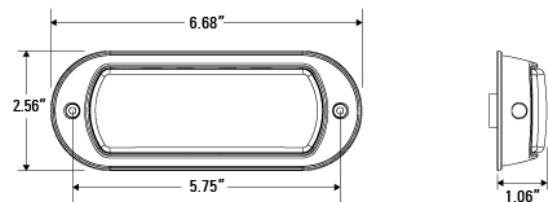

### Specifications

<b>Dimensions:</b>	6.7" x 2.6" x 1"
<b>LEDs:</b>	4
<b>Voltage:</b>	9 - 14V DC
<b>Current:</b>	≈ 0.9A (average) – 1.8A (peak)
<b>Connector:</b>	9" Pigtail
<b>Mounting:</b>	Surface mount using just (2) screws (included)
<b>LED colors:</b>	Red, Amber, Green, Blue, Red/White, Red/Blue, Blue/White, and Red/Amber