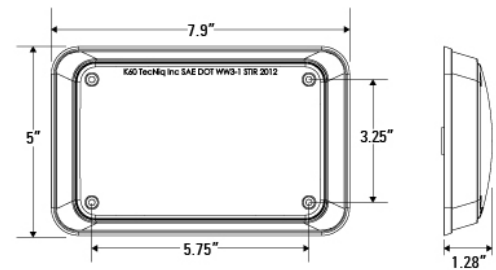

See [www.TecNiqInc.com](http://www.TecNiqInc.com) for more details and a complete list of part numbers.

**K60**

**6" x 4" FLASHER  
W/AUTOSYNC**

### Specifications

<b>Dimensions:</b>	7.9" x 5" x 1.3"
<b>LEDs:</b>	8
<b>Voltage:</b>	9 - 14V DC
<b>Current:</b>	≈ 1.25A (average) – 2.5A (peak)
<b>Connector:</b>	9" Pigtail
<b>Mounting:</b>	Surface mount using just (4) screws (included)
<b>LED colors:</b>	Red, Amber, Green, Blue, Red/White, Red/Blue, Blue/White, and Red/Amber