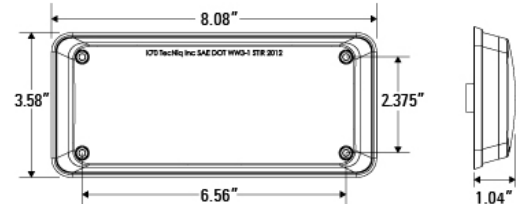

See [www.TecNiqInc.com](http://www.TecNiqInc.com) for more details and a complete list of part numbers.

**K70**

**7"x3" LED  
SCENE LIGHT**

### Technical features

- ✦ Powerful 7"x 3" scene light fits standard mounting holes
- ✦ Excellent UV Resistance - Automotive exterior lighting grade polycarbonate
- ✦ IP68 Rated for long-term dust and water-intrusion proof
- ✦ Meets all NFPA 1901 and Triple K specifications, including upcoming regulations

### Specifications

<b>Dimensions:</b>	8" x 3.5" x 1"
<b>LEDs:</b>	9
<b>Lumens:</b>	2500 Source Lumens
<b>Voltage:</b>	9 - 14V DC
<b>Current:</b>	≈ 1.40A – 1.80A
<b>Connector:</b>	9" Pigtail
<b>Mounting:</b>	Surface mount using just (4) screws (included)
<b>Wire colors:</b>	<b>Red Wire:</b> 12V DC Power <b>Black Wire:</b> Ground <b>Yellow Wire:</b> Low Intensity