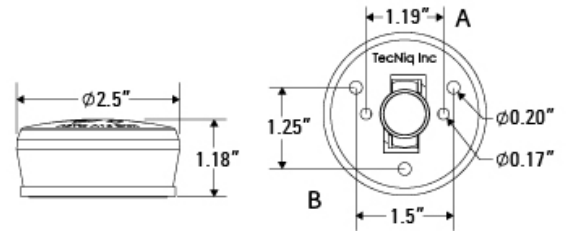

See www.TecNiqInc.com for more details and a complete list of part numbers.

M10

ALL-ROUND NAVIGATION LIGHT

Technical features

- ✦ 360 degree visibility
- ✦ Excellent UV Resistance
- ✦ 100mA power draw
- ✦ Twist-lock base provides easy installation and hidden fasteners

Specifications

Dimensions:	2.5" Dia x 1.2"
LEDs:	1
Voltage:	9-14V DC
Current:	0.09A - 0.11A
Connector:	9" Sheathed Pigtail
Mounting:	Surface mounted with two different screw patterns
LED colors:	White
Range:	2 Nautical Miles