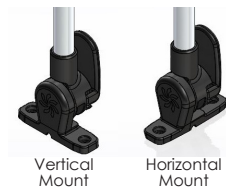

Specifications

Dimensions:	2.5" x 1.5" x 4.5" (light only)
LEDs:	1
Voltage:	9 - 14V DC
Current:	0.1A ±0.15A
Lumens:	100
Connector:	32" Pigtail
Mounting:	Surface mount

LED colors:	32" Pigtail
Wire colors:	White Wire Positive Black Wire Ground
Available Lengths:	Poles: 6", 8", 12", 15.5", 20", 24", 32", and 36" More lengths available upon request