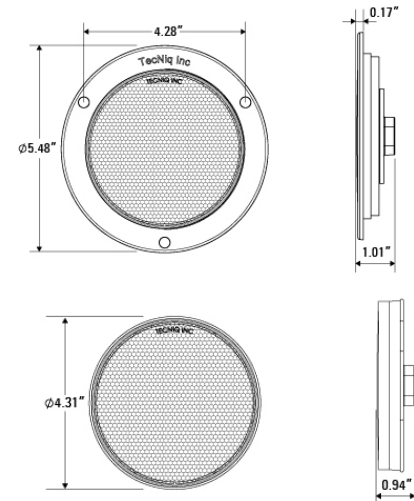

**T44**

**4" Round High Output Dome Light**

**Technical features**

- ✦ High output dome light - 480 lumens
- ✦ Low amp draw - 0.25A at 12VDC
- ✦ Guaranteed waterproof, sealed body that is immune to shock and vibration
- ✦ Reliable performance over 50,000 hours
- ✦ Standard grommet or flange mount models

**Specifications**

Dimensions	4.31" x 0.94" / 5.48 x 1.01" (see diagram)
LED's	8
Current	0.35A-0.48A
Connector	6" pigtail w/ 0.180" Bullet
Mounting	Grommet Mount or Surface Mount using (3) screws
LED colors	White
Projection	

**California Proposition 65**

*WARNING: This product can expose you to chemicals including lead, which is known to the State of California to cause cancer, birth defects or other reproductive harm*

Part Numbers	Description	Std. Pack	Connector
T40-0G00-1	4" Round Grommet	100	-
T40-0G20-1	4" Round Grommet High Grip	100	-
T40-0S00-1	4" Round Trim Ring SS	100	-
T44-WD0B-1	4" Round 8 LED Grommet Mount Dome Light w/ .180 Bullets	100	0.180" Bullets
T44-WDFB-1	4" Round 8 LED Flange Mount Dome Light w/ .180 Bullets	100	0.180" Bullets